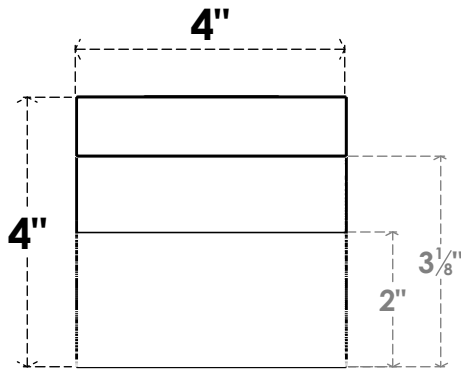

ITEM NUMBER: RFTURO040X04000X24000X004DEL00RCPR

4"W X 4"H X 24"L TIMBERTHANE ROUGH CEDAR DEL MONTE FAUX WOOD OPEN RAFTER TAIL, 4"L END, PRIMED TAN

SIDE PROFILE

ISOMETRIC

FRONT PROFILE

GENERATED DATE : 03/02/2023