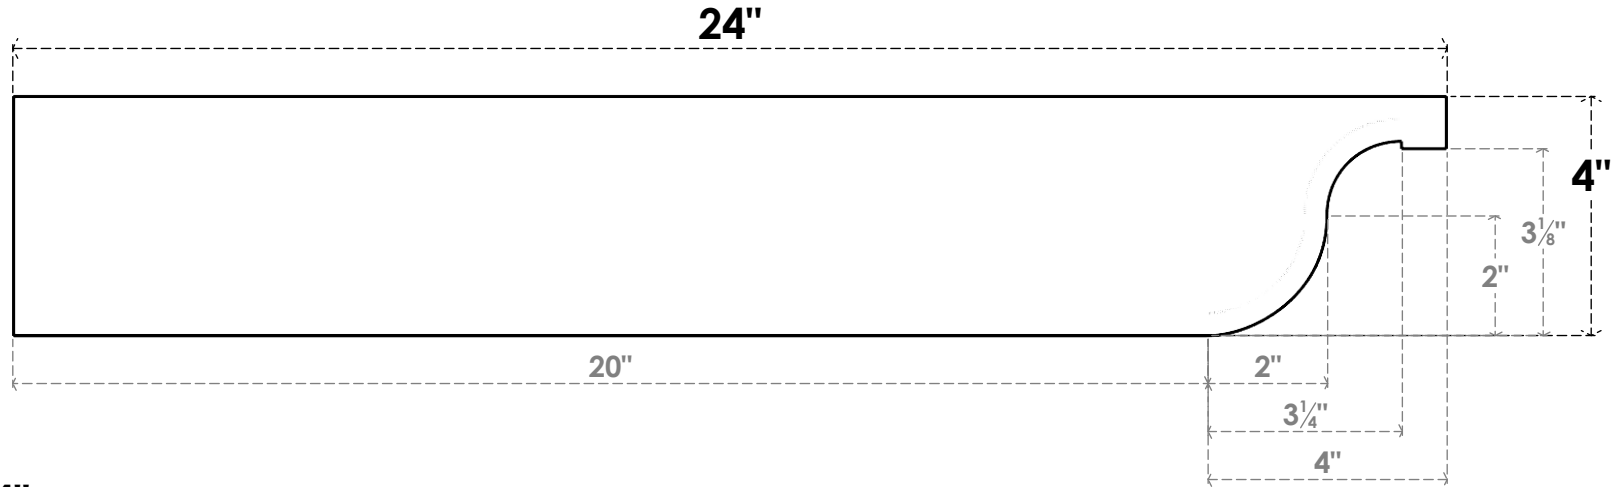

ITEM NUMBER: RFTURO040X04000X24000X004DEL00RCPR

4"W X 4"H X 24"L TIMBERTHANE ROUGH CEDAR DEL MONTE FAUX WOOD OPEN RAFTER TAIL, 4"L END, PRIMED TAN

SIDE PROFILE

ISOMETRIC

FRONT PROFILE

GENERATED DATE : 03/02/2023